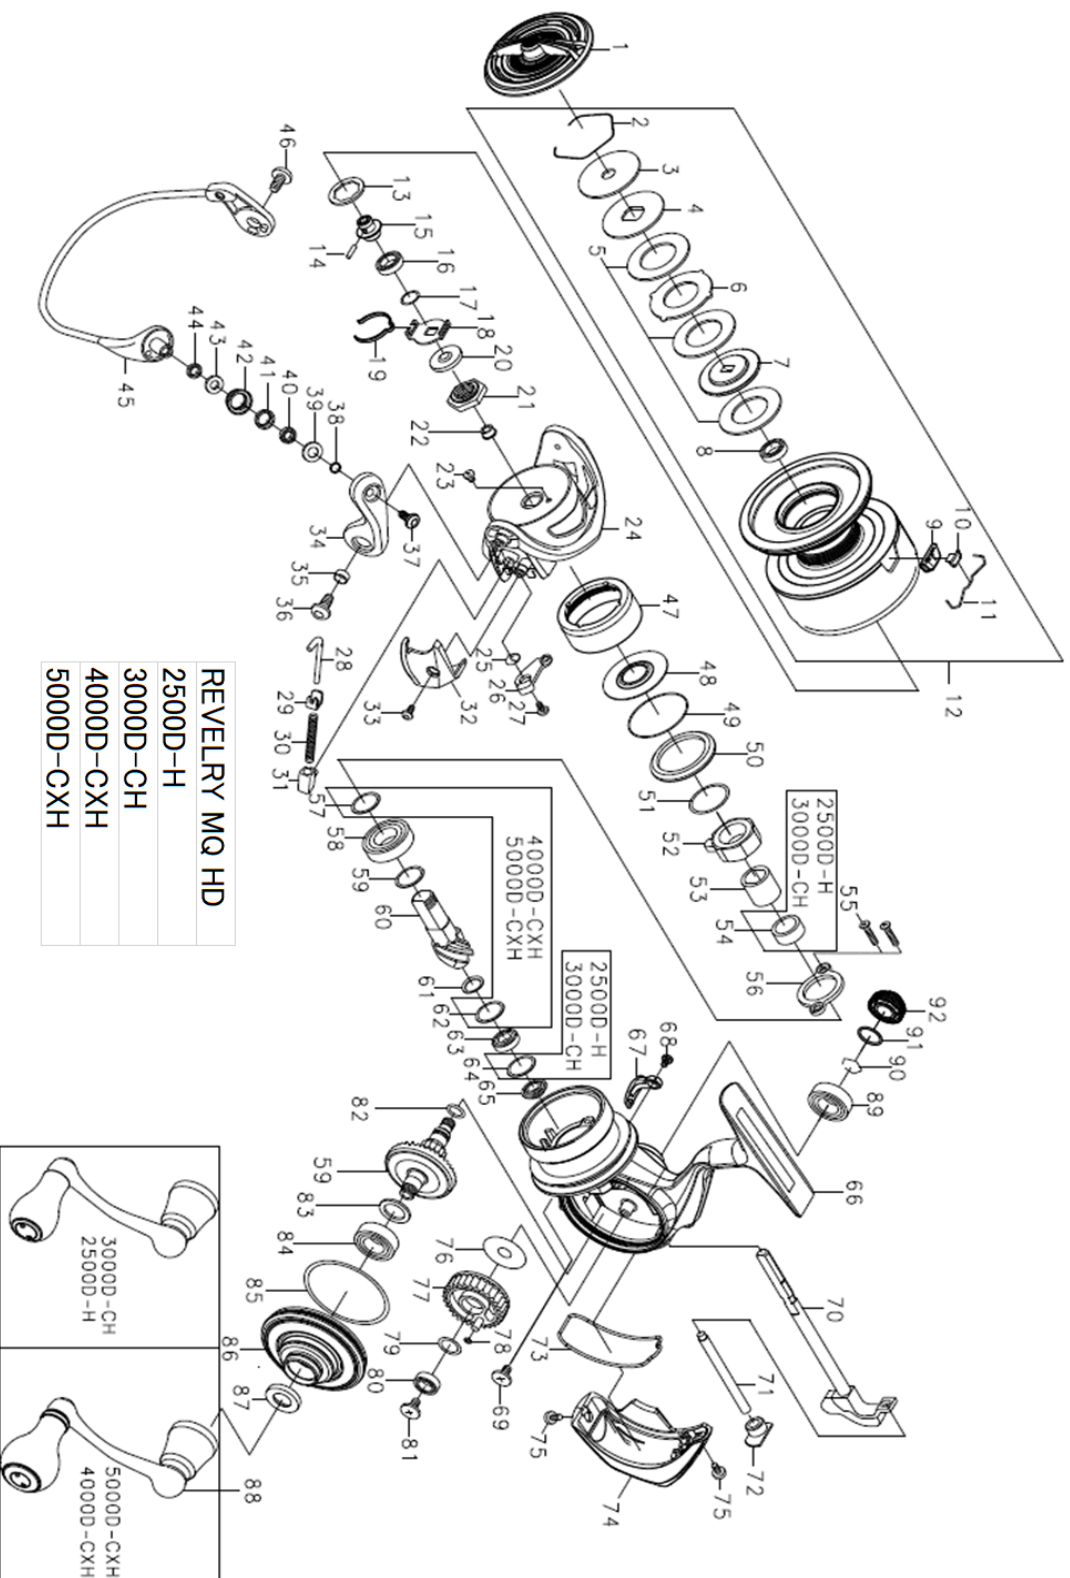

REVELRY MQ HD 3000D-CH

Feel Alive.

Please quote by part number, not key number when ordering.
spares@daiwaaustralia.com.au PH: (02) 8644 8644

REEL NAME	MGFT CODE	KEY NO	PARTS CODE	DESCRIPTION
REVELRY MQ HD 3000D-CH	S45504D	1	6M191601	DRAG KNOB
REVELRY MQ HD 3000D-CH	S45504D	2	6J547101	DRAG WASHER RETAINER
REVELRY MQ HD 3000D-CH	S45504D	3	6M037702	DRAG KNOB WASHER
REVELRY MQ HD 3000D-CH	S45504D	4	6J547001	KEY WASHER (A)
REVELRY MQ HD 3000D-CH	S45504D	5	6M206501	DRAG WASHER
REVELRY MQ HD 3000D-CH	S45504D	6	6J546902	EARED WASHER
REVELRY MQ HD 3000D-CH	S45504D	7	6J549001	KEY WASHER (B)
REVELRY MQ HD 3000D-CH	S45504D	8	6J546701	SPOOL COLLAR
REVELRY MQ HD 3000D-CH	S45504D	9	6J558101	LINE STOPPER PLATE
REVELRY MQ HD 3000D-CH	S45504D	10	6J558001	LINE STOPPER
REVELRY MQ HD 3000D-CH	S45504D	11	6J314801	LINE STOPPER SPRING
REVELRY MQ HD 3000D-CH	S45504D	12	6M246301	SPOOL ASSY
REVELRY MQ HD 3000D-CH	S45504D	13	6J546304	SPOOL WASHER (A)
REVELRY MQ HD 3000D-CH	S45504D	14	6J558201	SPOOL METAL SCREW
REVELRY MQ HD 3000D-CH	S45504D	15	6J549501	SPOOL METAL
REVELRY MQ HD 3000D-CH	S45504D	16	6G522706	SPOOL BALL BEARING
REVELRY MQ HD 3000D-CH	S45504D	17	6J602201	SPOOL WASHER (B)
REVELRY MQ HD 3000D-CH	S45504D	18	6M021401	CLICK SPRING HOLDER
REVELRY MQ HD 3000D-CH	S45504D	19	6H416101	CLICK LEAF SPRING
REVELRY MQ HD 3000D-CH	S45504D	20	6H986901	ROTOR NUT PACKING
REVELRY MQ HD 3000D-CH	S45504D	21	6M181301	ROTOR NUT
REVELRY MQ HD 3000D-CH	S45504D	22	6J808501	ROTOR NUT COLLAR
REVELRY MQ HD 3000D-CH	S45504D	23	6H022701	ROTOR NUT SCREW
REVELRY MQ HD 3000D-CH	S45504D	24	6H960064	ROTOR
REVELRY MQ HD 3000D-CH	S45504D	25	6H413601	BAIL TRIP LEVER SPRING
REVELRY MQ HD 3000D-CH	S45504D	26	6J038501	BAIL TRIP LEVER
REVELRY MQ HD 3000D-CH	S45504D	27	6H417701	BAIL TRIP LEVER SCREW
REVELRY MQ HD 3000D-CH	S45504D	28	6H414101	ARM LEVER SHAFT
REVELRY MQ HD 3000D-CH	S45504D	29	6H576101	ARM LEVER SPRING COLLAR
REVELRY MQ HD 3000D-CH	S45504D	30	6H545701	ARM LEVER SPRING
REVELRY MQ HD 3000D-CH	S45504D	31	6H414301	ARM LEVER SPRING HOLDER
REVELRY MQ HD 3000D-CH	S45504D	32	6H960201	ARM LEVER COVER
REVELRY MQ HD 3000D-CH	S45504D	33	6H431301	ARM LEVER COVER SCREW
REVELRY MQ HD 3000D-CH	S45504D	34	6H960132	ARM LEVER
REVELRY MQ HD 3000D-CH	S45504D	35	6H962401	ARM LEVER COLLAR
REVELRY MQ HD 3000D-CH	S45504D	36	6H431201	ARM LEVER SCREW
REVELRY MQ HD 3000D-CH	S45504D	37	6H697701	ROLLER SCREW
REVELRY MQ HD 3000D-CH	S45504D	38	6H961001	ROLLER COLLAR (A)
REVELRY MQ HD 3000D-CH	S45504D	39	6H038301	ROLLER BALL BEARING PACKING
REVELRY MQ HD 3000D-CH	S45504D	40	6G686903	ROLLER BALL BEARING
REVELRY MQ HD 3000D-CH	S45504D	41	6H960901	ROLLER COLLAR (B)
REVELRY MQ HD 3000D-CH	S45504D	42	6G686703	LINE ROLLER
REVELRY MQ HD 3000D-CH	S45504D	43	6H960801	ROLLER COLLAR (C)
REVELRY MQ HD 3000D-CH	S45504D	44	6H960701	ROLLER COLLAR (D)
REVELRY MQ HD 3000D-CH	S45504D	45	6H960301	BAIL
REVELRY MQ HD 3000D-CH	S45504D	46	6H431201	BAIL HOLDER SCREW
REVELRY MQ HD 3000D-CH	S45504D	47	6J777907	MAGSEALED COVER
REVELRY MQ HD 3000D-CH	S45504D	48	6J777601	MAGSEALED PLATE
REVELRY MQ HD 3000D-CH	S45504D	49	6J791001	MADSEALED CAP O RING
REVELRY MQ HD 3000D-CH	S45504D	50	6J777802	ONEWAY CLUTCH COVER
REVELRY MQ HD 3000D-CH	S45504D	51	6J639901	ONEWAY CLUTCH WASHER
REVELRY MQ HD 3000D-CH	S45504D	52	6J388402	ONEWAY CLUTCH
REVELRY MQ HD 3000D-CH	S45504D	53	6J536102	CLUTCH RING
REVELRY MQ HD 3000D-CH	S45504D	54	6J536202	CLUTCH RING COLLAR